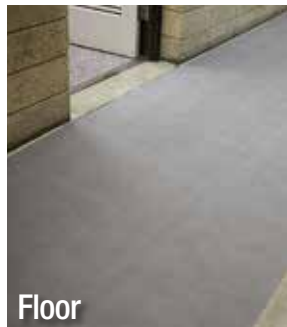

Walls

GOOD Protection

Minimal protection when corrosion and ongoing dust control are not a concern.

Floor

Use Gray Dirt Trap in walkways and leading into booth.